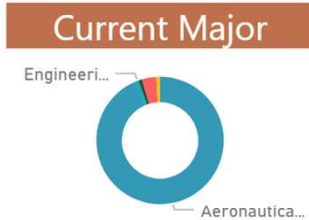

Term
Fall 2018

Course
All

Outcome
All

Assignments
All

% Proficient by Outcome

Aviation Assessment Dashboard

Kansas State University Polytechnic

% of Score by Outcome and Scoring Category