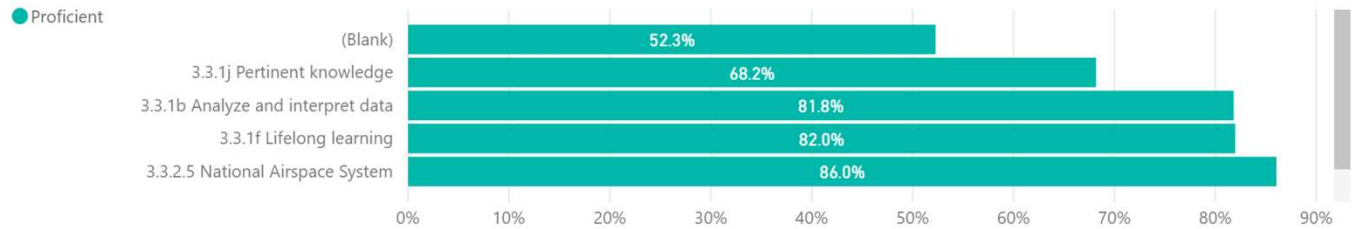

% Proficient by Outcome