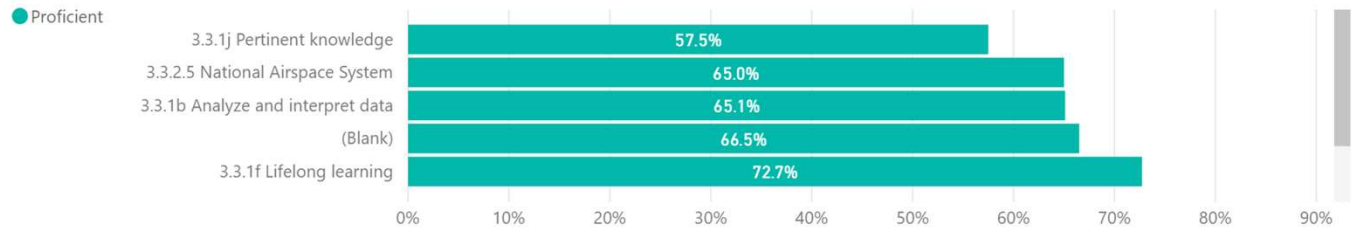

Term
Fall 2018

Course
All

Outcome
All

Assignments
All

% Proficient by Outcome

Aviation Assessment Dashboard

Kansas State University Polytechnic

% of Score by Outcome and Scoring Category