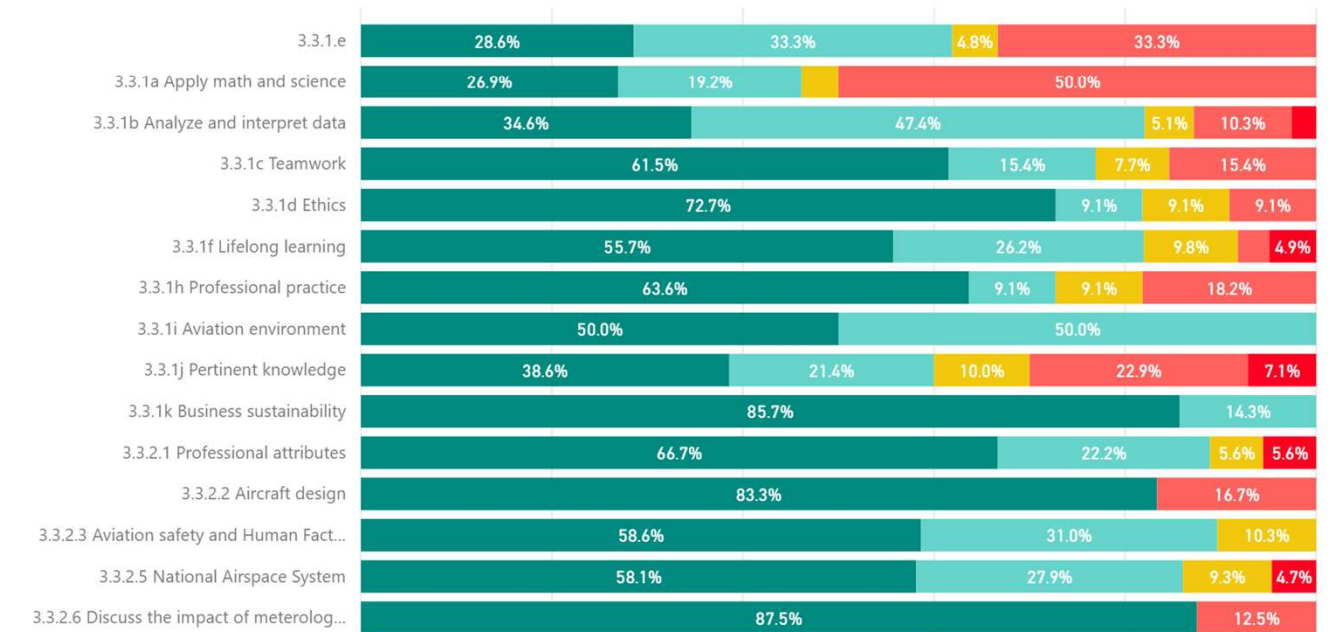

Aviation Assessment Dashboard

Kansas State University Polytechnic

% of Score by Outcome and Scoring Category

Score descriptions ● Exceeds Expectations ● Meets Expectations ● Developing ● Basic ● Unsatisfactory