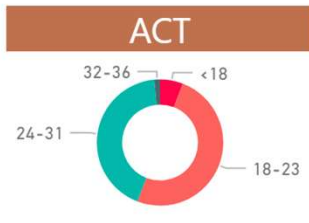

Term
Fall 2018

Course
All

Outcome
All

Assignments
All

% Proficient by Outcome

Aviation Assessment Dashboard

Kansas State University Polytechnic

% of Score by Outcome and Scoring Category