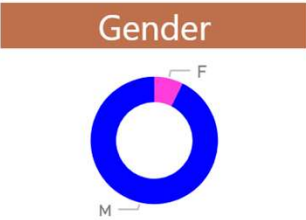

Term
Fall 2018

Course
All

Outcome
All

Assignments
All

% Proficient by Outcome

Aviation Assessment Dashboard

Kansas State University Polytechnic

% of Score by Outcome and Scoring Category