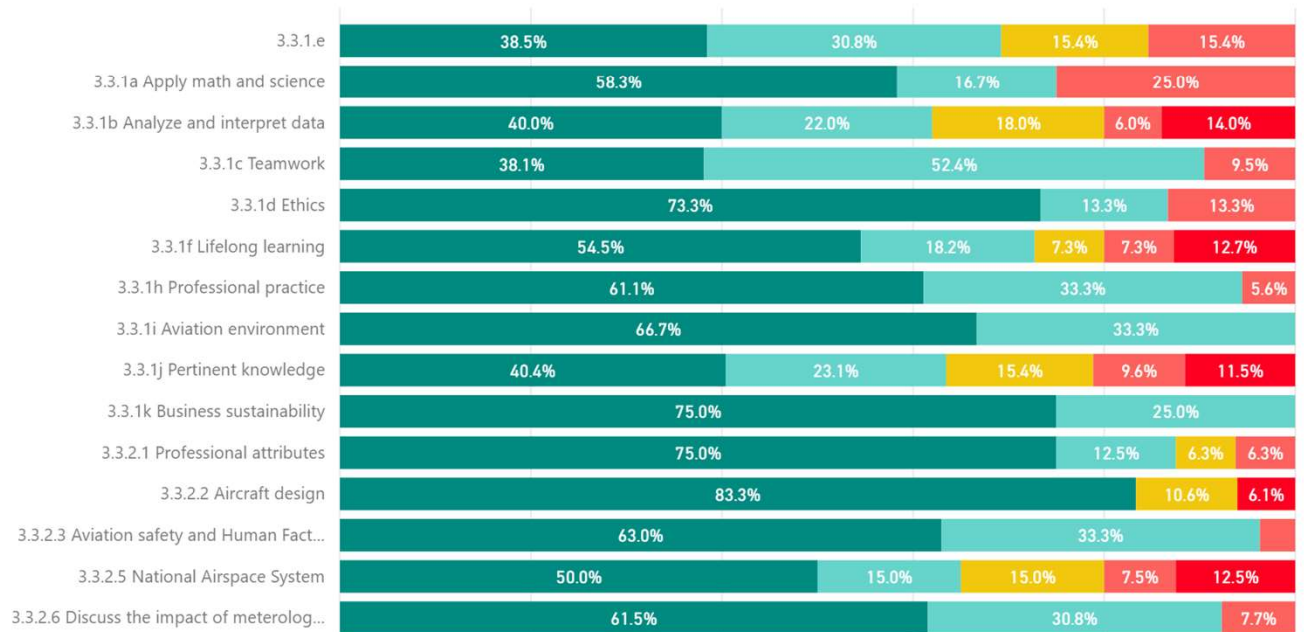

Aviation Assessment Dashboard

Kansas State University Polytechnic

% of Score by Outcome and Scoring Category

Score descriptions ● Exceeds Expectations ● Meets Expectations ● Developing ● Basic ● Unsatisfactory

Term
Fall 2018

Course
All

Outcome
All

Assignments
All

% Proficient by Outcome

Aviation Assessment Dashboard

Kansas State University Polytechnic

% of Score by Outcome and Scoring Category